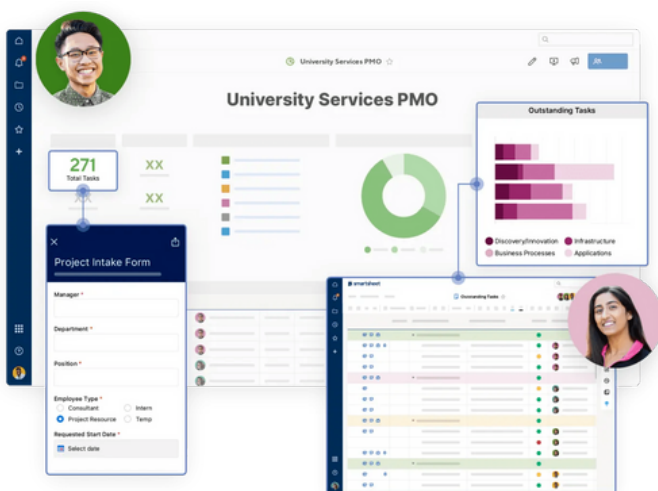

**STREAMLINING OPERATIONS
ACROSS CAMPUS**

**IMPROVE VISIBILITY
AND COLLABORATION**

**EMPOWERING TEAMS TO CREATE
THEIR OWN SOLUTIONS**

**REPORTS AND DASHBOARDS PROVIDING
REAL-TIME DATA ANYWHERE**

20% boost in productivity

20 hours saved per month

From managing budgets to mitigating risks, Smartsheet provides the university with one centralised platform to standardise procedures and build team cohesion.

Smartsheet comes with ready-to-use templates specifically designed for Higher Education Institutions so you can input your data and information to get started straight away.